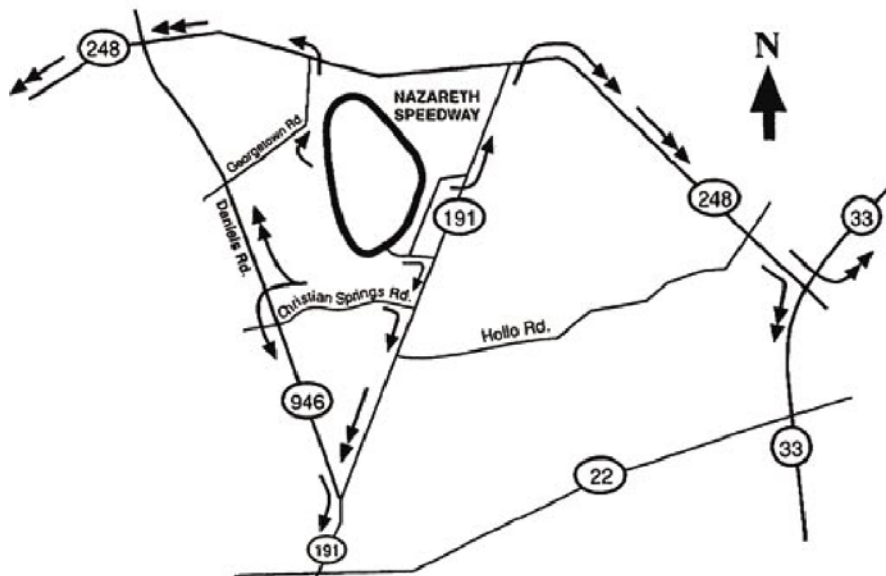

OUTBOUND TRAFFIC

Gate 1 – Traffic will be directed South (right turn ONLY) on Highway 191.

Gate 2 – Traffic will be directed North (left turn ONLY) on Highway 191. Guests needing to travel south should turn right on Route 248 and proceed east to Interstate 33 south.

Gate 3 – Traffic will be directed East (right turn ONLY) on Route 248.

Gate 4 – Traffic will be directed West (left turn ONLY) on Route 248. Guests needing to travel north should proceed to Route 946 north or Route 512 north.

OUTBOUND TRAFFIC MAP

36

37

Source: www.nazarethspeedway.com

FORD FIELD DETROIT, MI

FORD FIELD

Ford Field is located in the heart of Downtown Detroit's entertainment district. Comerica Park, the Fox Theatre, the State Theatre, the Detroit Opera House, the Detroit Athletic Club, the Gem Theatre and many fantastic restaurants are just a few of Ford Field's neighbors in the progressive downtown district.

Taxicabs

The taxicab drop-off and pickup staging area is located on Adams Street, between Withnail and John R. All taxicabs are asked to drop off and pick up in this reserved area.

Limousines

Limousine drop-off and pickup is located on Montclair, between Withnail and Bush. After dropping off guests, limousines will park in an alternate location. Staging for pickups on Montclair will begin at the start of the fourth quarter.