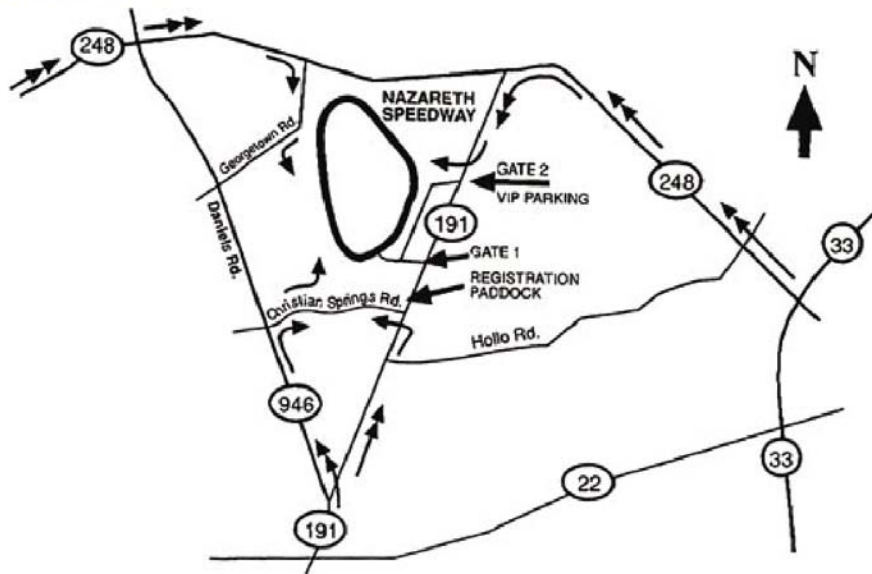

FAN GUIDE 2003

INBOUND TRAFFIC MAP

34

35