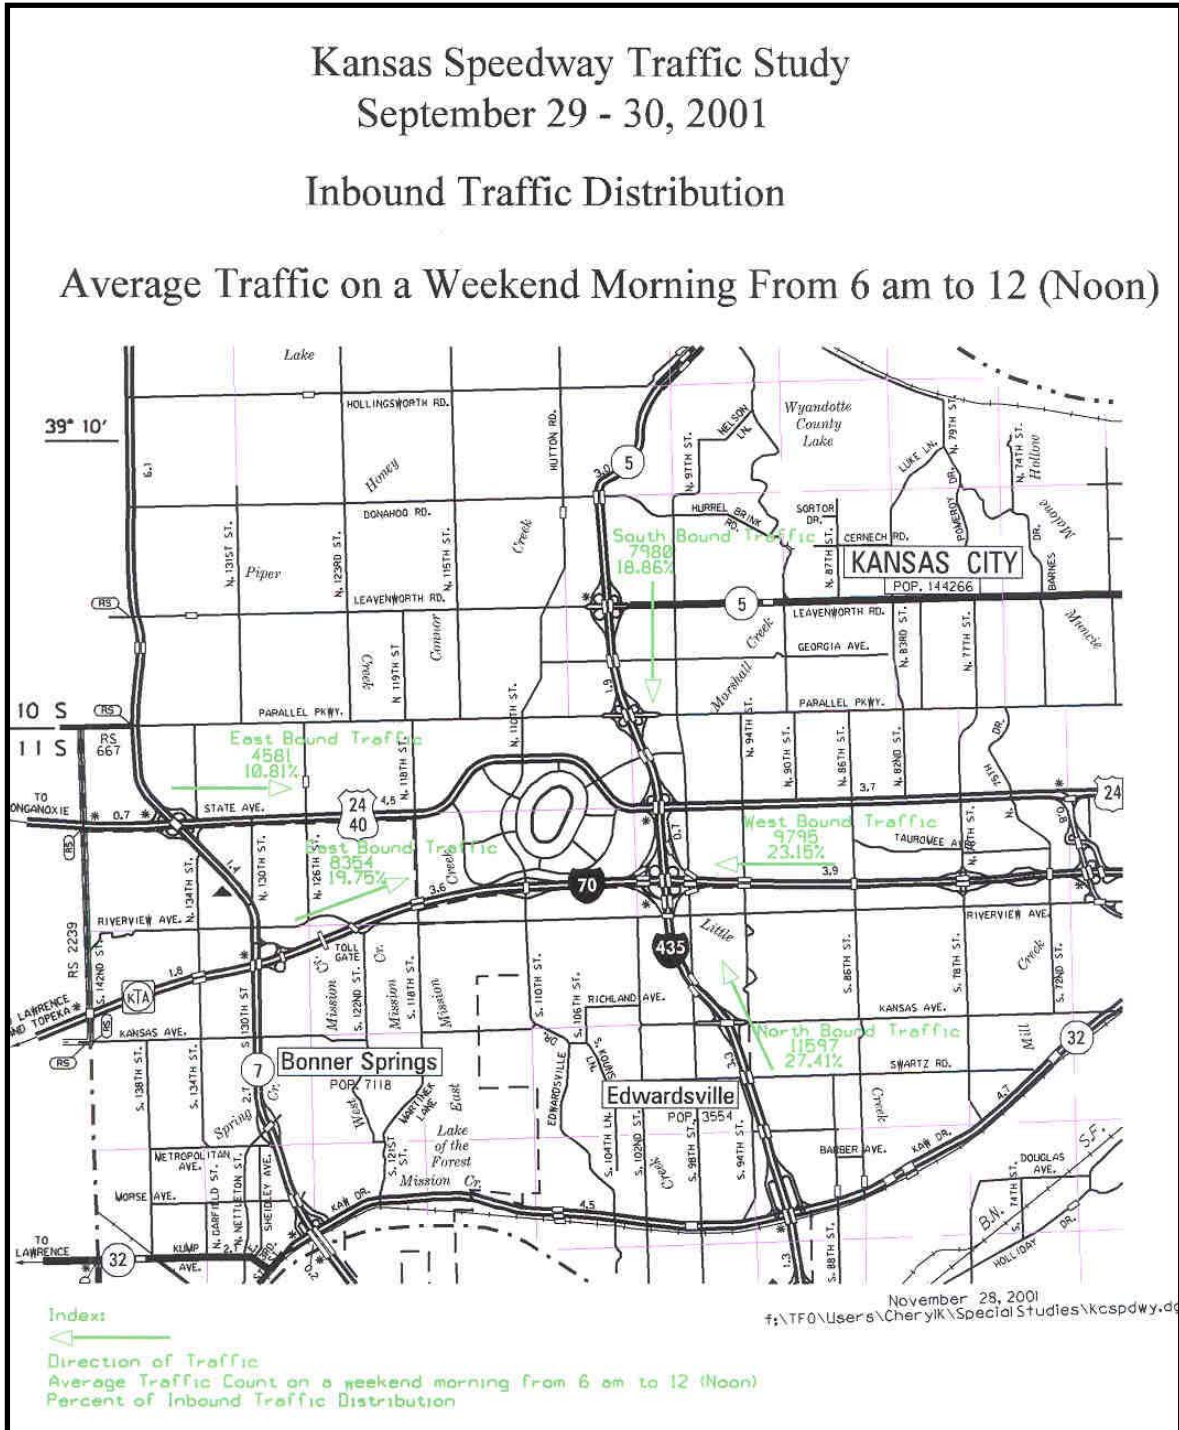

APPENDIX E
REGIONAL DIRECTIONAL DISTRIBUTION FOR 2001 NASCAR KANSAS 400

Source: Reference 20 (Chapter 5)