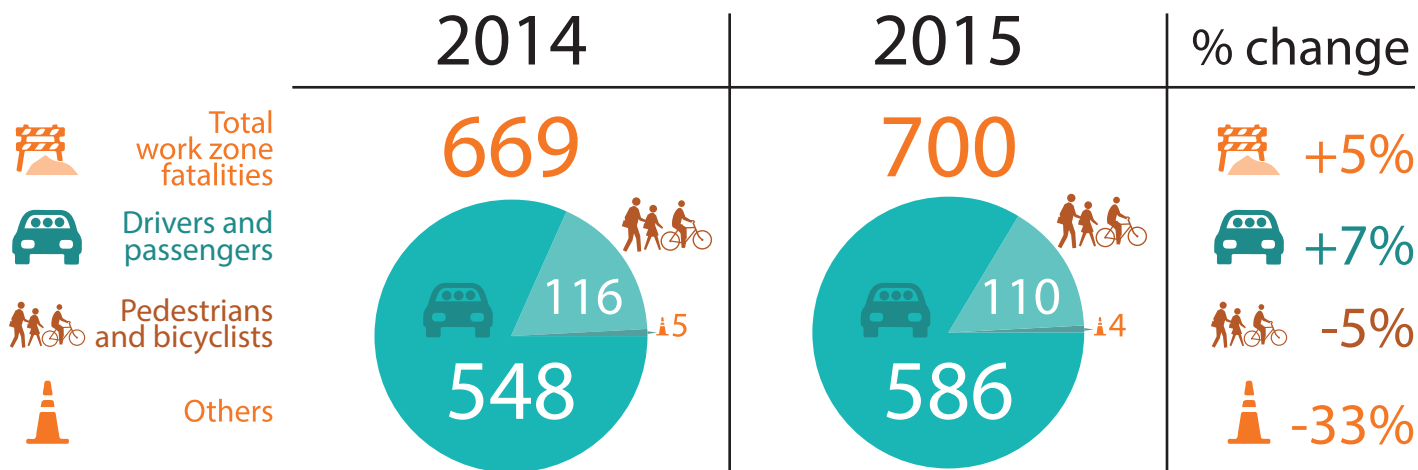

Work Zone Safety Data

Work zone fatalities*

Total work zone fatal crashes*

Fatal crashes involving large trucks and buses*

Work zone injuries

Source: NHTSA, National Automotive Sampling System 2015 General Estimates System

Worker fatalities in road construction sites

Source: U.S. Bureau of Labor Statistics