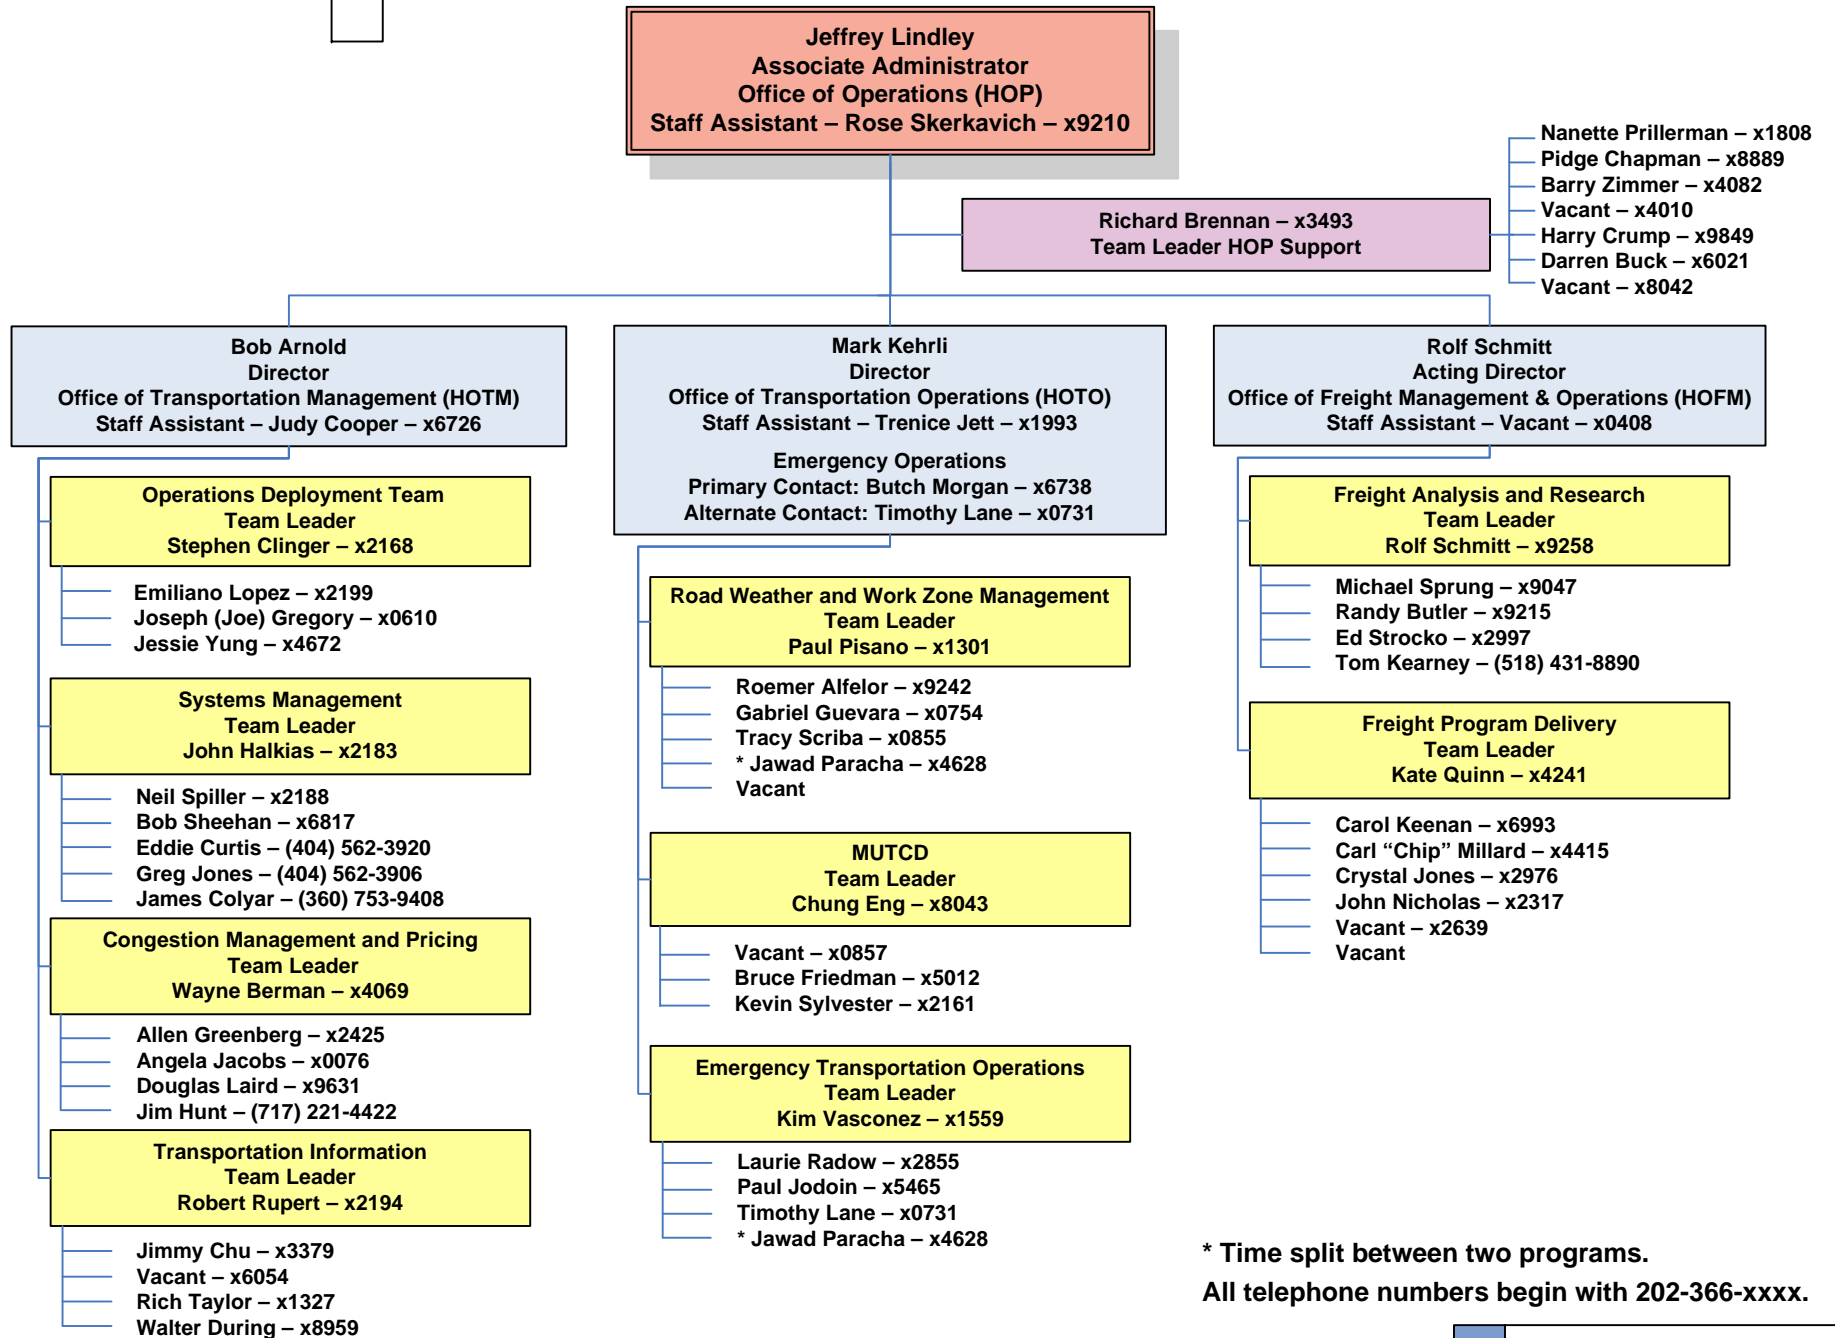

# Office of Operations

\* Time split between two programs.  
All telephone numbers begin with 202-366-xxxx.